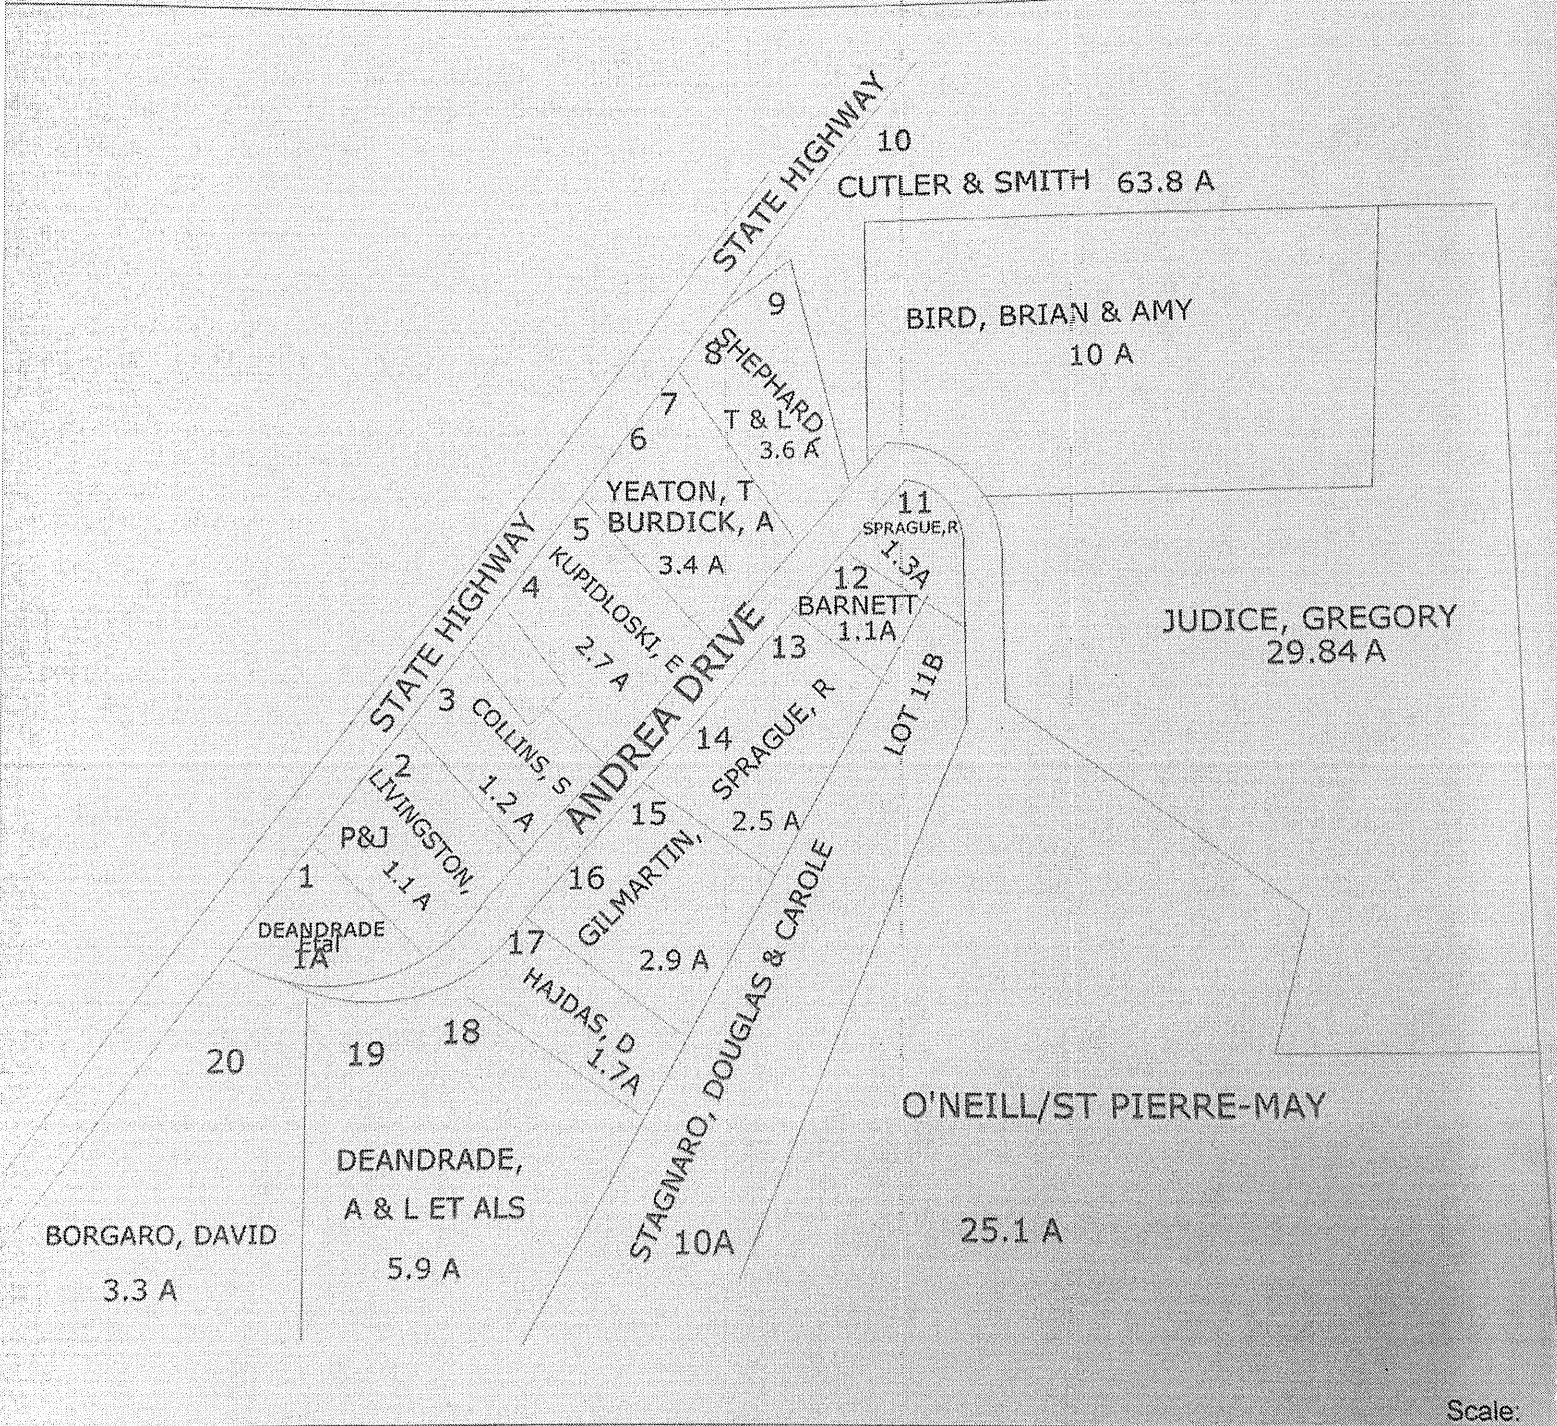

SKETCH/AREA TABLE ADDENDUM

EA DRIVE

County **BENNINGTON**

State **VERMONT**

Zip

Scale:

AREA CALCULATIONS SUMMARY

Factor	Net Size	Perimeter	Net Totals